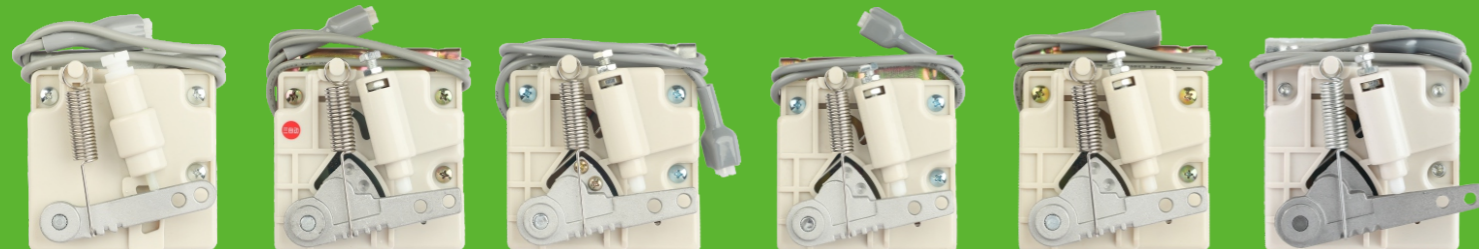

万胜6孔 韵升 众邦包缝自动剪线 众邦平缝自动剪线 众邦普通直驱 可可5V/12V

地址: 浙江省台州市椒江区下陈街道机场南路22-2号
ADD: No. 22-2, Airport South Road, Xiachen Street, Jiaojiang District, Taizhou City, Zhejiang Province
传真(FAX):0576-88178863 手机(MOB):13362607220
邮箱(E-mail):799452722@qq.com QQ:799452722 网址(WEB):www.tzmxjx.114bstqy.com

台州市椒江美希机械厂

Taizhou Jiaojiang Meixi Machinery Factory

专业生产销售电控配件 Professional production and sales of electronic control accessories
铸造优秀品质 憧憬美丽希望 Casting excellent quality Looking forward to beautiful hope